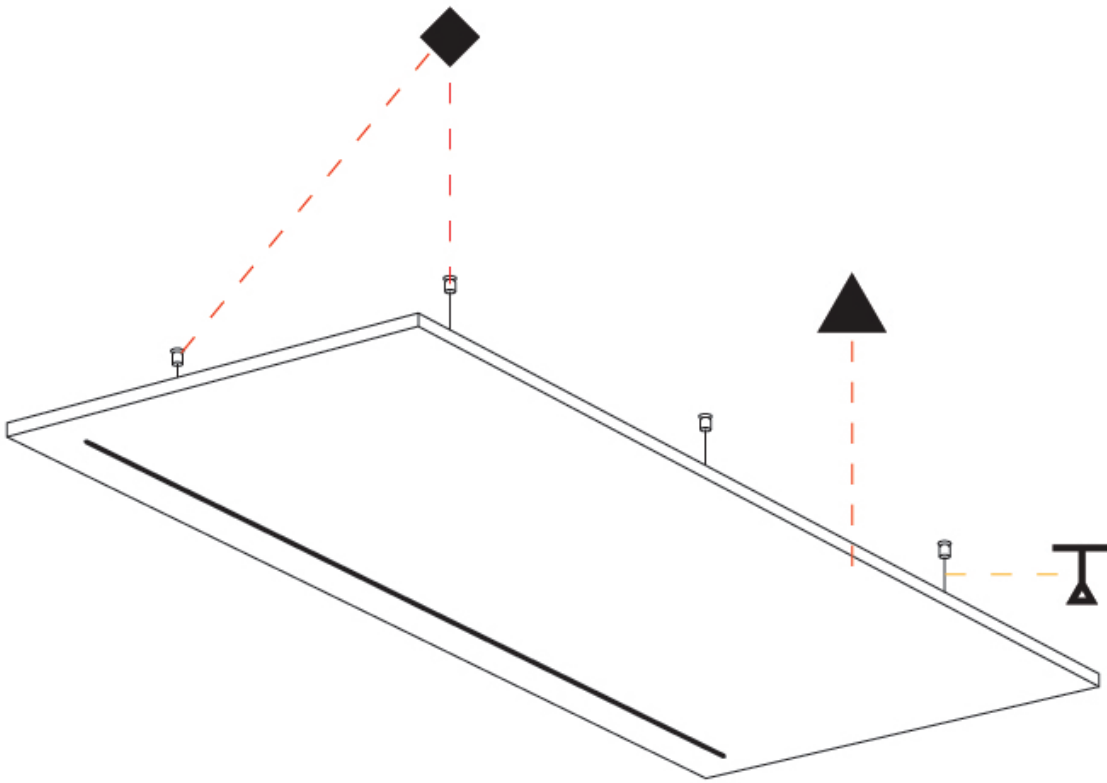

JUST BLACK ACOUSTIC SUSPENSION

A300693-

PROJECT _____

TYPE _____

SPECIFIER _____

QUANTITY _____

DATE _____

A